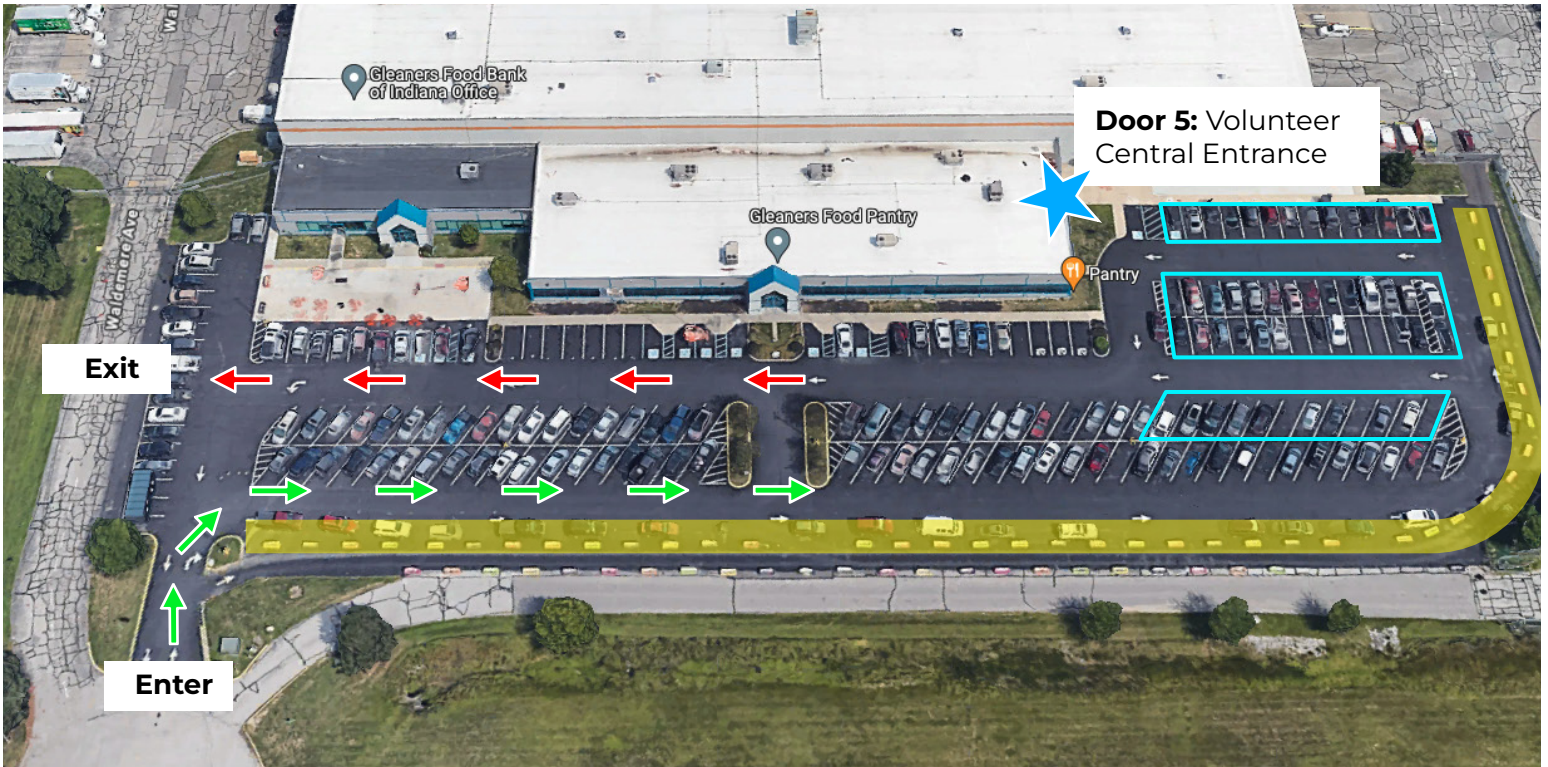

VOLUNTEER PARKING MAP

Entering Gleaners campus during **CONSTRUCTION**

Traffic control officer station

Entry path

Our food pantry line may extend down Waldemere Avenue, so we ask that volunteers use Hanna Circle/Heiney Road to get to Gleaners instead to avoid getting stuck in the pantry line. When you reach the entrance of our parking lot, turn on your flashers to indicate that you are a volunteer, and a traffic control officer will check in with you to direct you to the right place.

**Please note, Gleaners is a smoke-free campus*

VOLUNTEER PARKING MAP

Where to park

<p> Volunteer Entrance/Exit</p> <p> Volunteer Parking</p>	<p> Entry path</p> <p> Exit path</p>	<p> Pantry line</p>
---	--	---

Please read carefully :

Park in any of the blue areas on the parking lot map above and enter at the Volunteer Central entrance (door #5) at the far right side of the building.

The food pantry and main office are not volunteer entrances. You will be directed to walk outside to Volunteer Central if you go to either.

Please be on time to your shift. Volunteer Central doors will be attended 15 minutes before to 15 minutes after scheduled shift times.

Thank you for volunteering!

**Please note, Gleaners is a smoke-free campus*