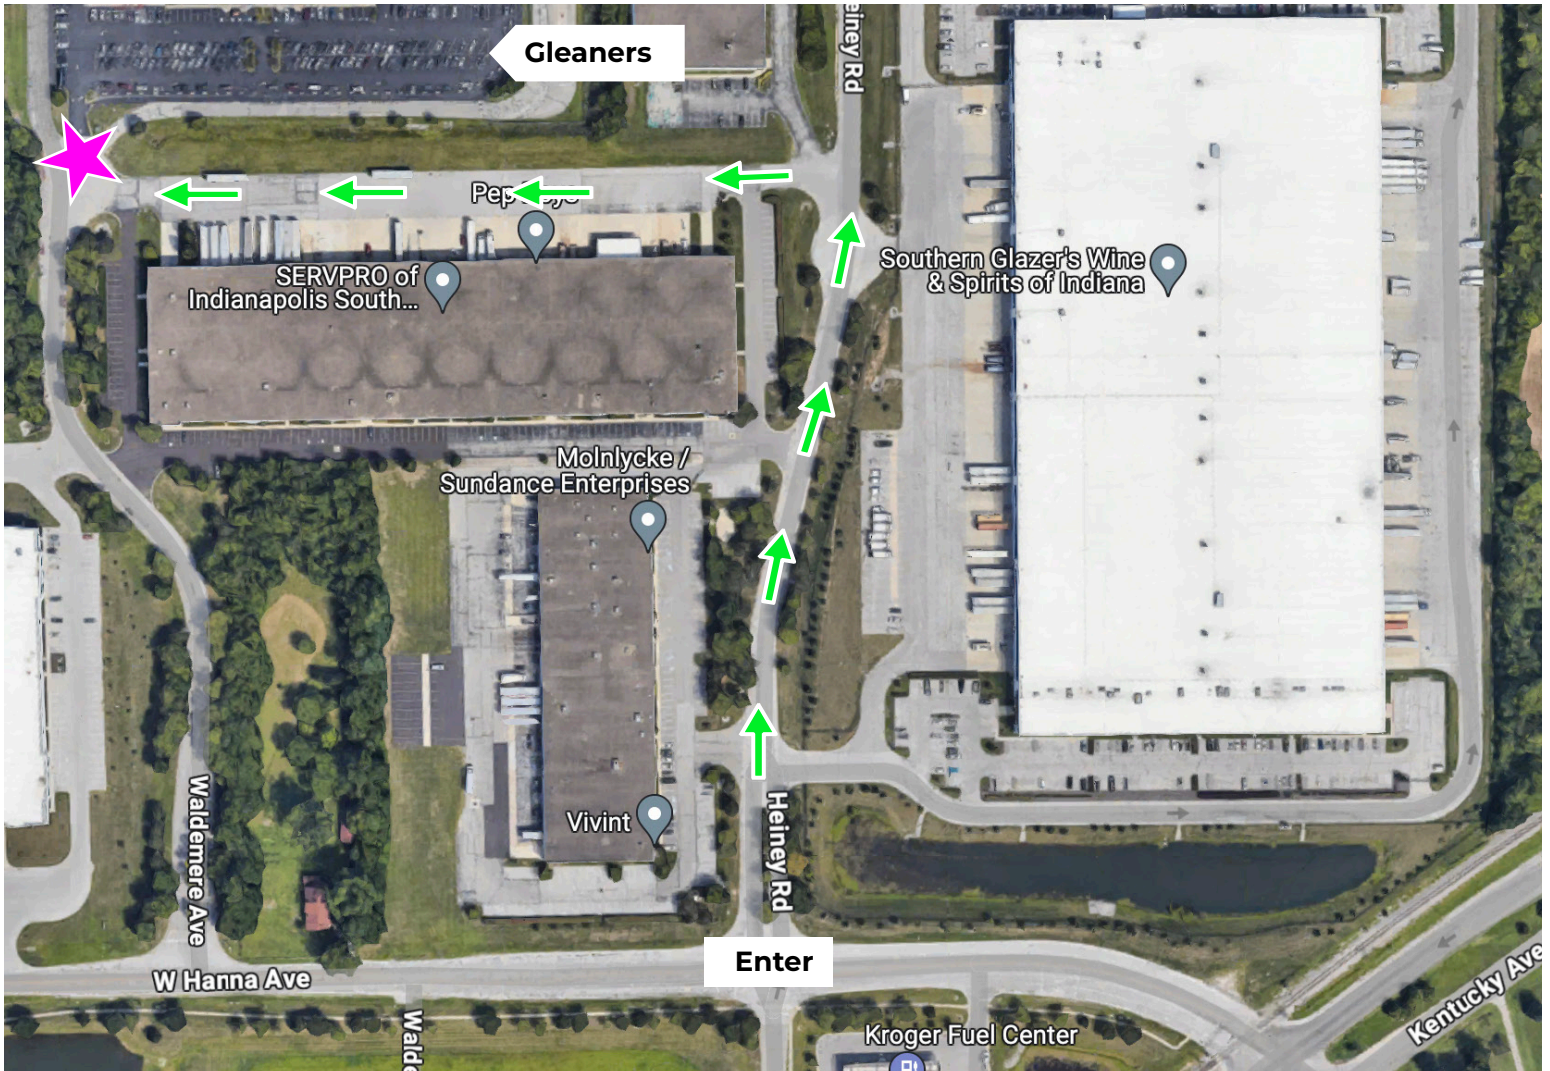

VOLUNTEER PARKING MAP

Entering Gleaners campus during **CONSTRUCTION**

Traffic control officer station

Entry path

Our food pantry line may extend down Waldemere Avenue, so we ask that volunteers use Hanna Circle/Heiney Road to get to Gleaners instead to avoid getting stuck in the pantry line. When you reach the entrance of our parking lot, turn on your flashers to indicate that you are a volunteer, and a traffic control officer will check in with you to direct you to the right place.

**Please note, Gleaners is a smoke-free campus*

VOLUNTEER PARKING MAP

Where to park

<p> Volunteer Entrance/Exit</p> <p> Volunteer Parking</p>	<p> Entry path</p> <p> Exit path</p>	<p> Pantry line</p>
---	--	---

Please read carefully :

Park in any of the blue areas on the parking lot map above and enter at the Volunteer Central entrance (door #5) at the far right side of the building.

The food pantry and main office are not volunteer entrances. You will be directed to walk outside to Volunteer Central if you go to either.

Please be on time to your shift. Volunteer Central doors will be attended 15 minutes before to 15 minutes after scheduled shift times.

Thank you for volunteering!

**Please note, Gleaners is a smoke-free campus*